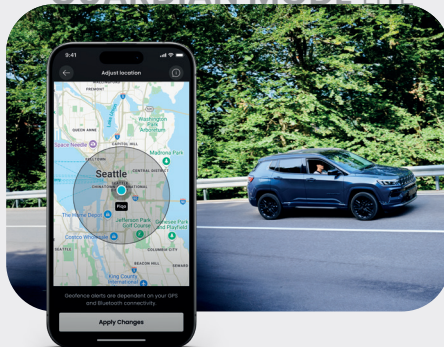

NEXTBASE

385GW

1440p

2K Front Cam

Crash tested discreet installation.

385GWX

1440p / 1080p

2K Front Cam with 1080p Rear Cam

All around protection.

Nextbase Automotive is a specialized division, focusing on providing advanced Dash Cam solutions for the automotive industry.

WITNESS MODE LITE

GUARDIAN MODE LITE

SMART PARKING

Collaborates with major automotive brands such as Toyota, Lexus, Kia, Hyundai, VW, and Ford, ensuring seamless compatibility and quality.